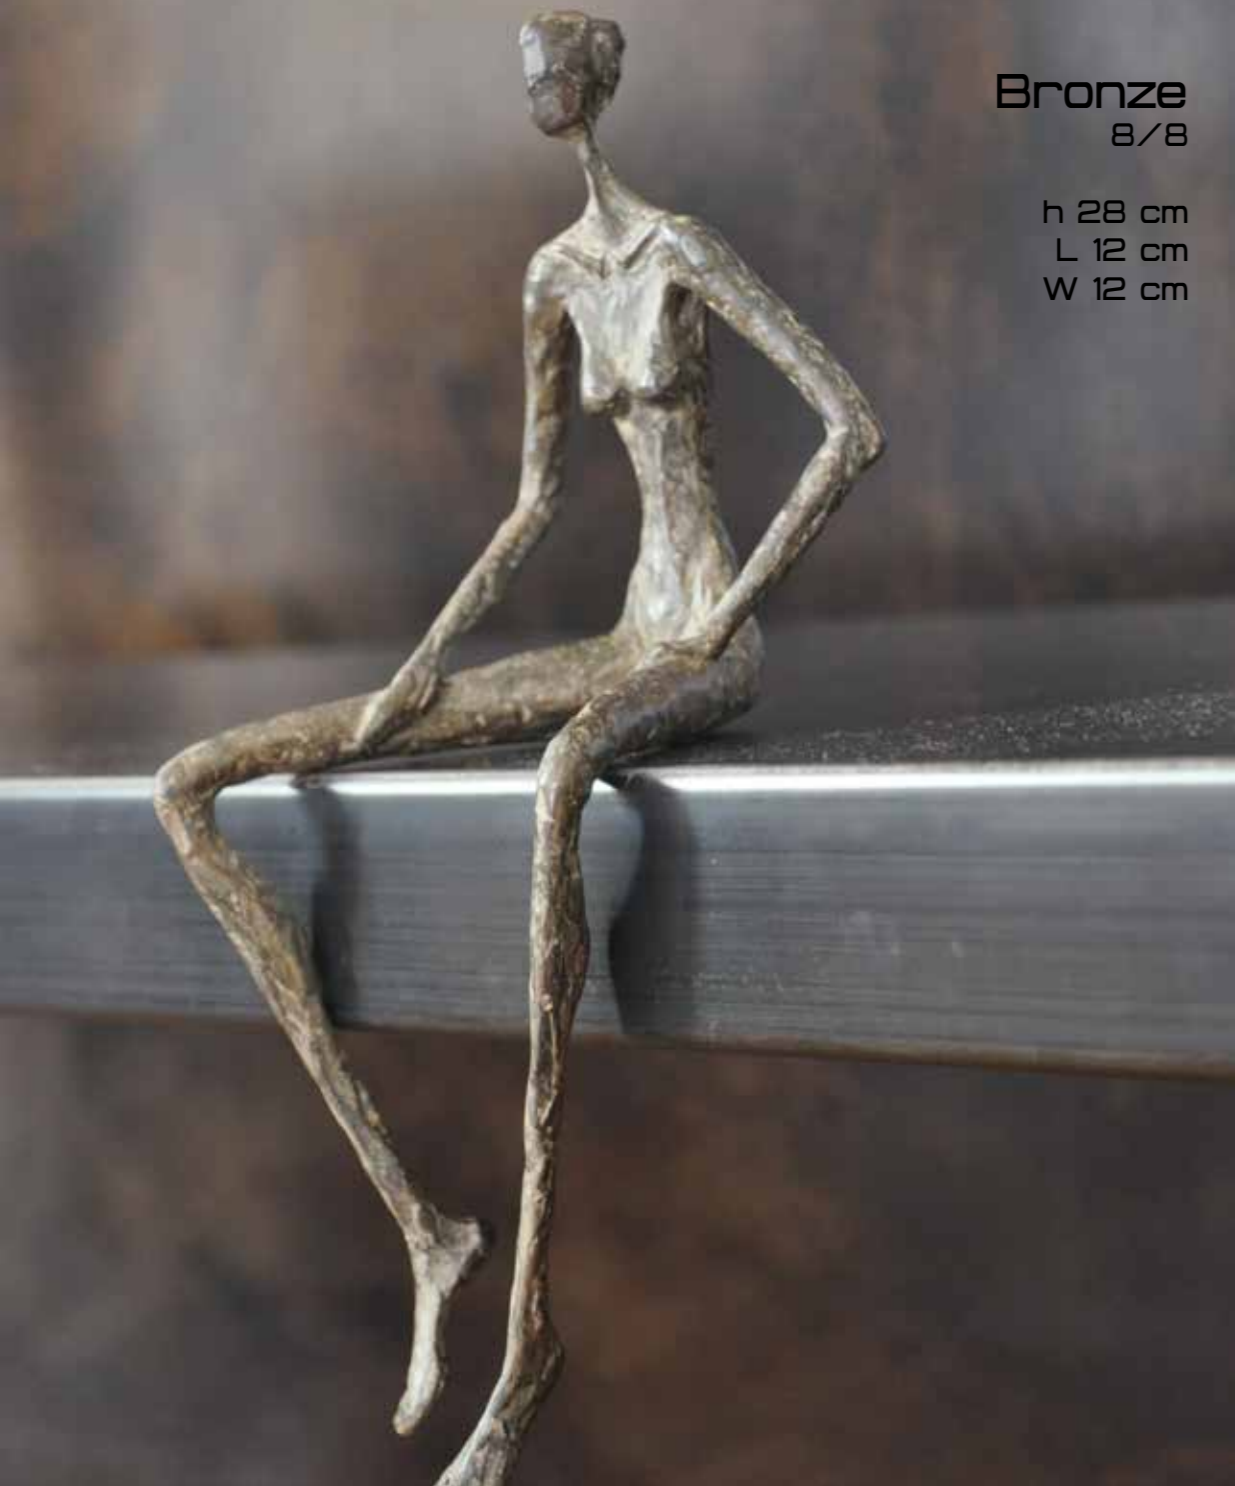

Her nudes have no definite face, just a head wear, they are all women, all at once playful, languorous, seductive, pensive ...

It is the crossroads of her studies that led her naturally to sculpture. Originally, a training of photographer allows her to know how to seize the movement, the emotion, and immortalize the moment. At the same time, she is studying morphopsychology, which will enable her to observe and restore the subtleties of the female body.

Un plus une

Bronze
8/8

h 10 cm
L 16 cm
W 6 cm

Tie Break

Bronze
8/8

h 28 cm
L 12 cm
W 12 cm

Vénus

Bronze
EA 1/4